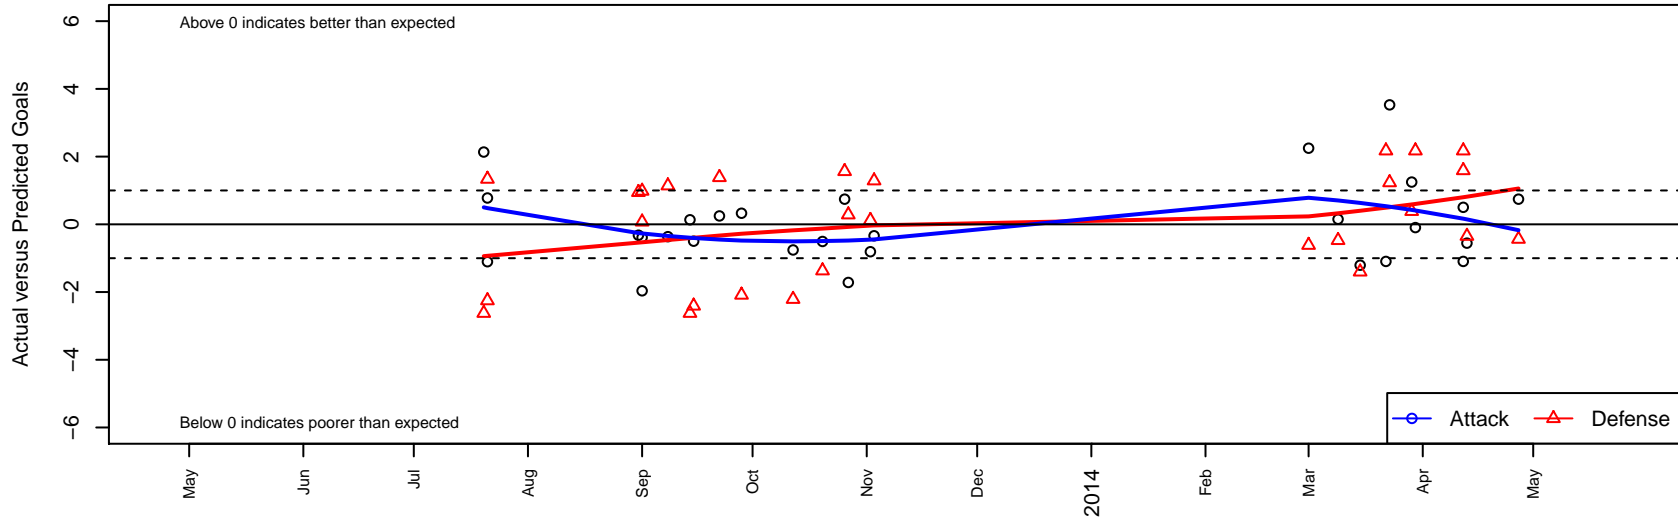

Wenatchee Valley United Real FC G99

Wenatchee, WA
 G99 total strength=964
 attack=2.34 defense=1.33
 fall league = PSPL Classic 1 U14, Spr PSPL CI
 alt names used:
 Wen Valley United Real FC
 WENATCHEE VALLEY UNITED REAL FC (WA)
 Wenatchee Valley United SC Real FC
 WENATCHEE VALLEY UNITED SC G99 REAL

Venues played:
 Nike Crossfire Challenge Bronze U14
 Labor Day Cup GU14
 PSPL Classic 1 U14
 Spr PSPL Classic 1 U14
 WA Cup GU14 Gold/Silver U14
 WA Cup GU14 Bronze U14

Wenatchee Valley United Real FC G99
 Dots are actual minus expected GF (blue circles) and GA (red triangles).
 Blue line is smoothed change in attack strength. Red is smoothed change in defense strength.